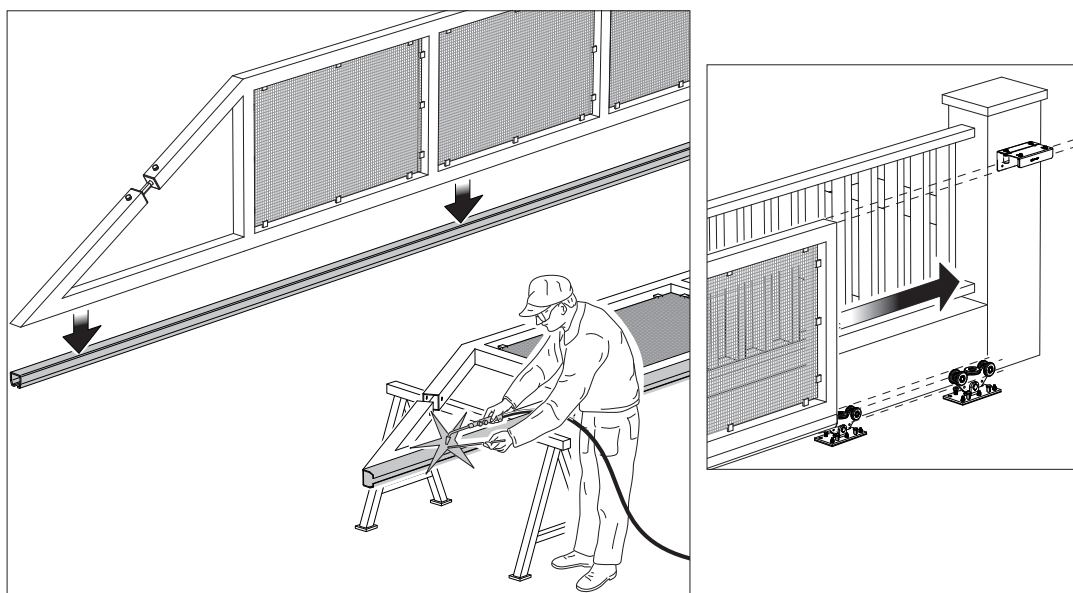

**CGS-345XL**

Extra Large Track,  
Only available raw steel

**CGS-345XL Track for use with CGS-350.5XL Carriage**

MODEL TRACK	A BOTTOM ID		B TOP WIDTH		C OPENING SLOT		H HEIGHT		S THICKNESS	
	Inch	mm	Inch	mm	Inch	mm	Inch	mm	Inch	mm
CGS-345XL	6 1/2	166	7 5/16	186	2 3/8	60	6 1/2	165	3/8	10

**RAW** steel track lengths available in 3M only

**Illustrations not to scale and are for reference only. Imperial units shown are for reference only, use millimeters for most accurate sizes.**

*All pictures, technical drawings and related specifications belong to Fratelli Comunello Spa and they are defended by rules of copyright. All uses not expressly authorized will be legally prosecuted. Product specifications are subject to change without notice.*