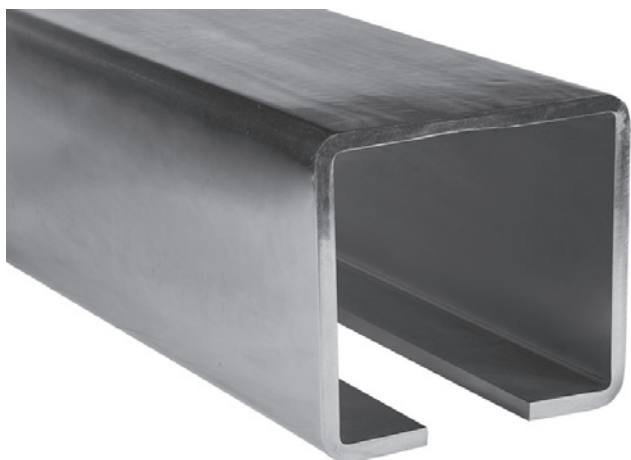

**CGS-345XL**

Extra Large Track,  
Only available raw steel

**CGS-345XL Track for use with CGS-350.5XL Carriage**

MODEL TRACK	A BOTTOM ID		B TOP WIDTH		C OPENING SLOT		H HEIGHT		S THICKNESS	
	Inch	mm	Inch	mm	Inch	mm	Inch	mm	Inch	mm
CGS-345XL	6 1/2	166	7 5/16	186	2 3/8	60	6 1/2	165	3/8	10

**RAW** steel track lengths available in 3M only

**Illustrations not to scale and are for reference only. Imperial units shown are for reference only, use millimeters for most accurate sizes.**

*All pictures, technical drawings and related specifications belong to Fratelli Comunello Spa and they are defended by rules of copyright. All uses not expressly authorized will be legally prosecuted. Product specifications are subject to change without notice.*