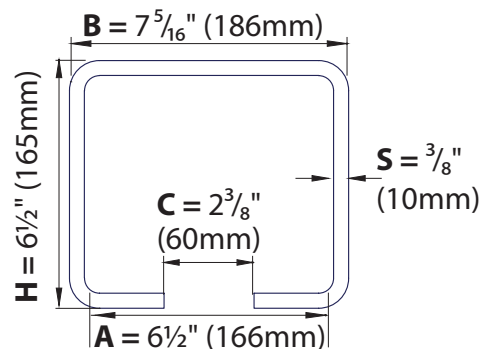

**CGS-345XL**

Extra Large Track,  
Only available raw steel

**CGS-345XL Track for use with CGS-350.5XL Carriage**

MODEL TRACK	A BOTTOM ID		B TOP WIDTH		C OPENING SLOT		H HEIGHT		S THICKNESS	
	Inch	mm	Inch	mm	Inch	mm	Inch	mm	Inch	mm
CGS-345XL	6 1/2	166	7 5/16	186	2 3/8	60	6 1/2	165	3/8	10

**RAW** steel track lengths available in 3M only

**Illustrations not to scale and are for reference only. Imperial units shown are for reference only, use millimeters for most accurate sizes.**

*All pictures, technical drawings and related specifications belong to Fratelli Comunello Spa and they are defended by rules of copyright. All uses not expressly authorized will be legally prosecuted. Product specifications are subject to change without notice.*