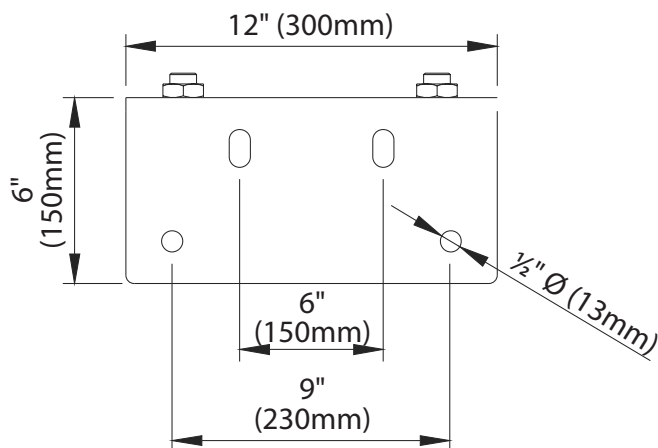

256-300

Adjustable Upper Guide
with Roller Covers,
For up to 3" frames, Galvanized

USE: Guide plate for sliding gates.
TYPE: Adjustable gate guide plate with long leaf for fixing.
FIXING: For fixing or welding.
MATERIAL: Body in electrogalvanized steel and rollers in nylon.
RECYCLING: Dispose of the body as ferrous material and the rollers as plastic material in accordance with the current laws in the country of installation.
PARTS SUBJECT TO WEAR: Rollers.
IMPORTANT: The manufacturer reserves the right to modify the characteristics of the product as required without notice. The manufacturer declines any liability for even partial modifications to the product, and the declared performance values are valid only if the installation procedures are carried out by qualified personnel. The roller does not have a load-bearing function, in only having to guide the sash vertically during its sliding movement. It must only be able to withstand minor impacts or sudden unbalancing (wind gusts, light impacts).

| TECHNICAL CHARACTERISTICS | | | | |
|--|----------|-----------|-----------------------|------------------------|
| | | 256-220 | 256-300 | |
| WEIGHT OF PART | | 2,90 Kg | 4,55 Kg | |
| GATE MIN. THICKNESS | | 20 mm | 20 mm | |
| GATE MAX. THICKNESS | | 80 mm | 120 mm | |
| MAINTENANCE FREQUENCY | | | | |
| PRIVATE HOME | COMPANY | WAREHOUSE | CONDOMINIUM <20 UNITS | CONDOMINIUM > 20 UNITS |
| 2 YEARS* | 2 YEARS* | 2 YEARS* | 1 YEAR* | 1 YEAR* |
| Check rollers. | | | | |
| Check fixing or welds. | | | | |
| *The scheme refers to a normal workplace (not marine or particularly aggressive environments). | | | | |