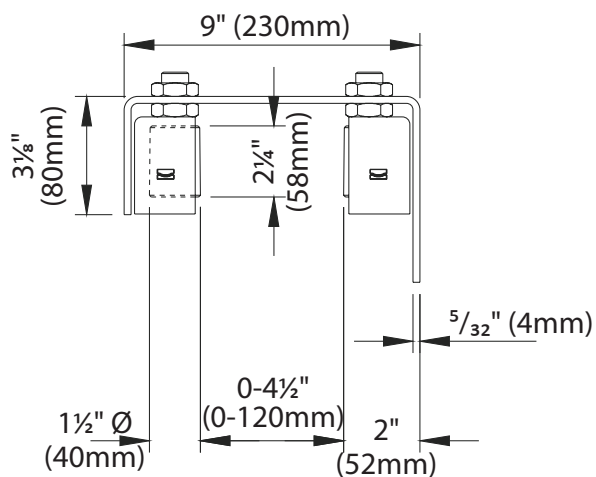

256-300

Adjustable Upper Guide
with Roller Covers,
For up to 3" frames, Galvanized

USE: Guide plate for sliding gates.
TYPE: Adjustable gate guide plate with long leaf for fixing.
FIXING: For fixing or welding.
MATERIAL: Body in electrogalvanized steel and rollers in nylon.
RECYCLING: Dispose of the body as ferrous material and the rollers as plastic material in accordance with the current laws in the country of installation.
PARTS SUBJECT TO WEAR: Rollers.
IMPORTANT: The manufacturer reserves the right to modify the characteristics of the product as required without notice. The manufacturer declines any liability for even partial modifications to the product, and the declared performance values are valid only if the installation procedures are carried out by qualified personnel. The roller does not have a load-bearing function, in only having to guide the sash vertically during its sliding movement. It must only be able to withstand minor impacts or sudden unbalancing (wind gusts, light impacts).

| TECHNICAL CHARACTERISTICS | | | | |
|--|----------|-----------|-----------------------|------------------------|
| | | 256-220 | 256-300 | |
| WEIGHT OF PART | | 2,90 Kg | 4,55 Kg | |
| GATE MIN. THICKNESS | | 20 mm | 20 mm | |
| GATE MAX. THICKNESS | | 80 mm | 120 mm | |
| MAINTENANCE FREQUENCY | | | | |
| PRIVATE HOME | COMPANY | WAREHOUSE | CONDOMINIUM <20 UNITS | CONDOMINIUM > 20 UNITS |
| 2 YEARS* | 2 YEARS* | 2 YEARS* | 1 YEAR* | 1 YEAR* |
| Check rollers. | | | | |
| Check fixing or welds. | | | | |
| *The scheme refers to a normal workplace (not marine or particularly aggressive environments). | | | | |