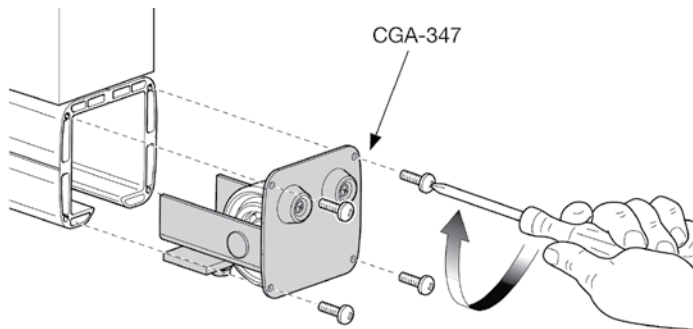

Mounting instructions art. CGA-347